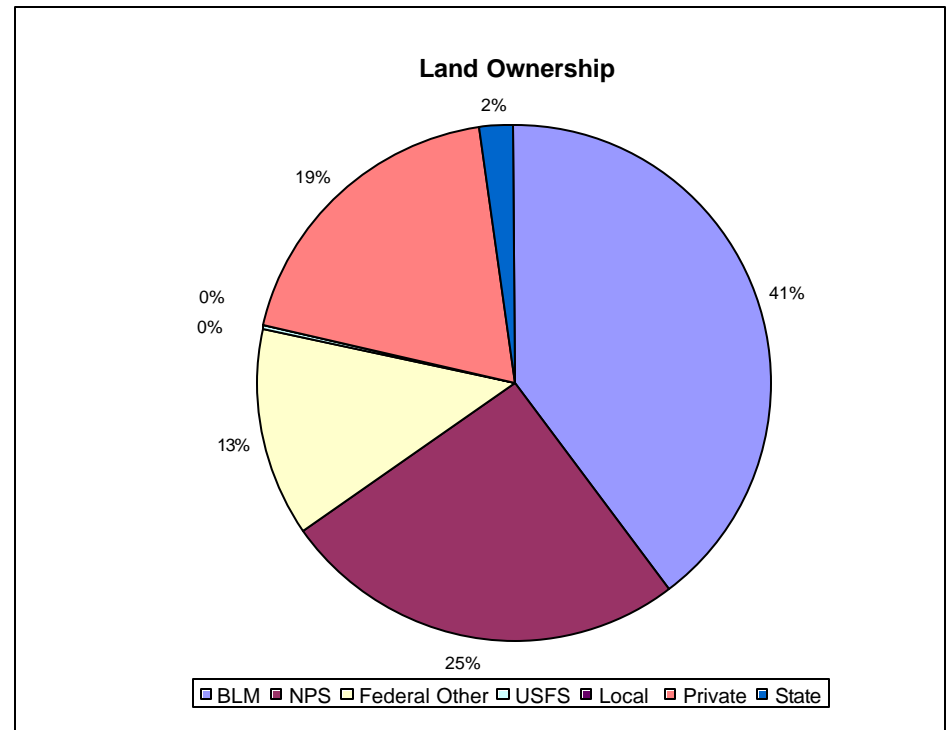

Habitat Types and Land Ownership Mojave Bioregion

Habitat Type	BLM	NPS	Federal Other	USFS	Local	Private	State	Total Acres
Conifer	199,000	220,000	67,000	37,000	0	138,000	7,000	668,000
Desert	7,155,000	4,451,000	2,410,000	27,000	11,000	3,166,000	386,000	17,606,000
Grassland	53,000	1,000	0	0	0	79,000	4,000	137,000
Shrub	152,000	159,000	0	19,000	0	222,000	16,000	568,000
Woodland	8,000	0	0	1,000	0	29,000	0	38,000
Total Acres	7,567,000	4,831,000	2,477,000	84,000	11,000	3,634,000	413,000	19,017,000

BLM – Bureau of Land Management, NPS – National Park Service, USFS – US Forest Service
 Figures are rounded to nearest 1000. Does not include Urban, Agriculture, Water
 Based on CA GAP Vegetation and Teal Data Center Ownership