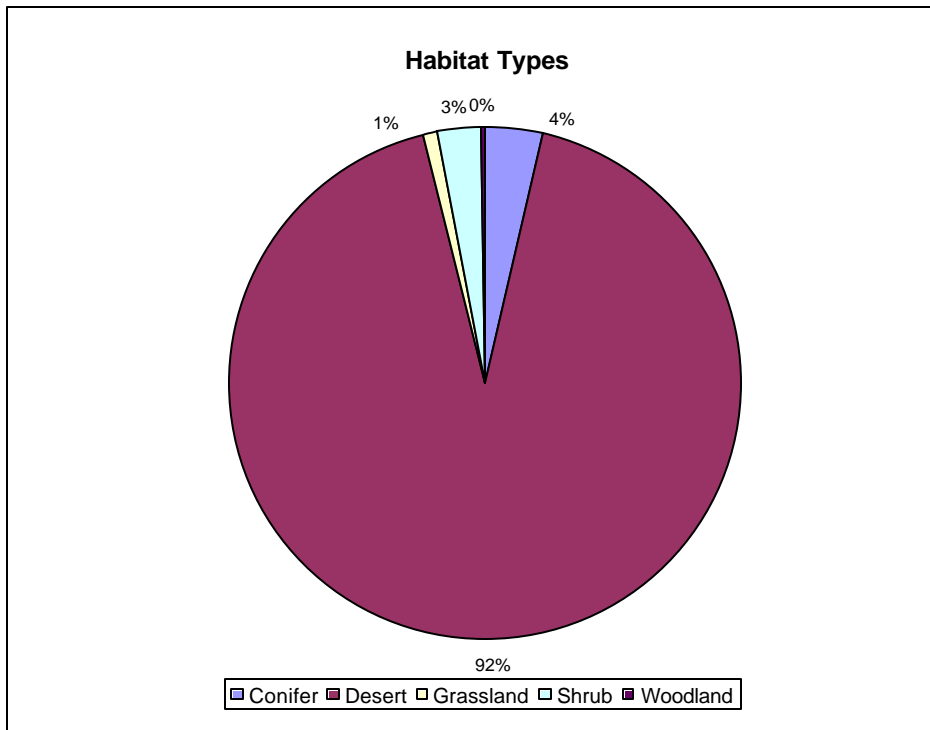

Habitat Types and Land Ownership Mojave Bioregion

Habitat Type	BLM	NPS	Federal Other	USFS	Local	Private	State	Total Acres
Conifer	199,000	220,000	67,000	37,000	0	138,000	7,000	668,000
Desert	7,155,000	4,451,000	2,410,000	27,000	11,000	3,166,000	386,000	17,606,000
Grassland	53,000	1,000	0	0	0	79,000	4,000	137,000
Shrub	152,000	159,000	0	19,000	0	222,000	16,000	568,000
Woodland	8,000	0	0	1,000	0	29,000	0	38,000
Total Acres	7,567,000	4,831,000	2,477,000	84,000	11,000	3,634,000	413,000	19,017,000