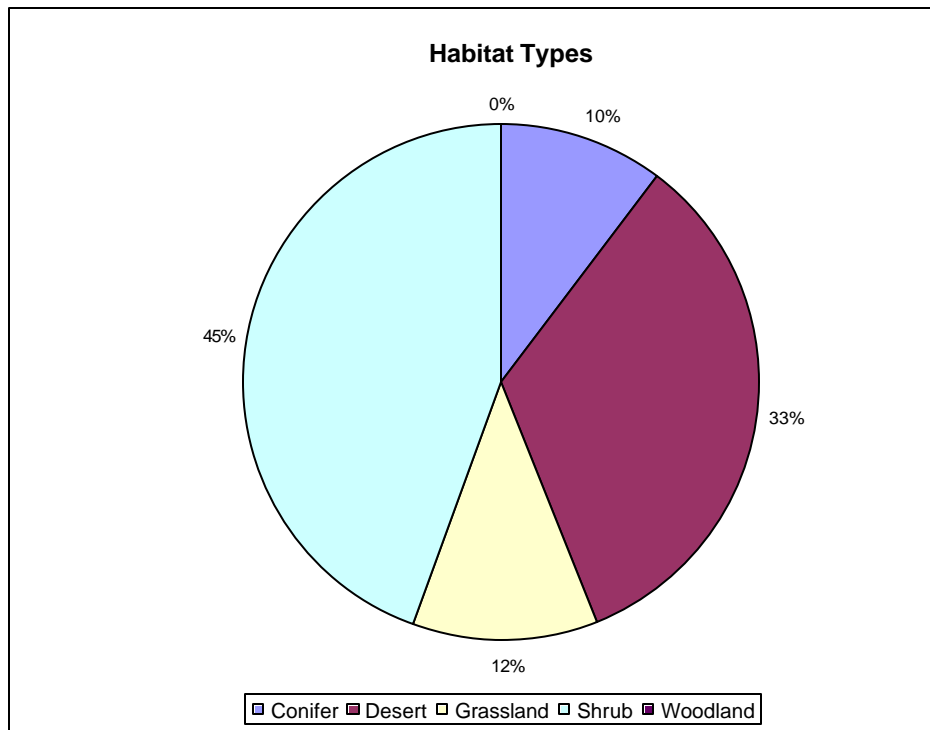

Habitat Types and Land Ownership Bay Area / Delta Bioregion

Habitat Type	BLM	NPS	Federal Other	USFS	Local	Private	State	Total Acres
Conifer	1,000	20,000	0	0	13,000	270,000	21,000	325,000
Desert	0	19,000	14,000	0	20,000	968,000	25,000	1,046,000
Grassland	7,000	35,000	1,000	0	6,000	287,000	30,000	366,000
Shrub	48,000	5,000	22,000	0	23,000	1,243,000	50,000	1,391,000
Woodland	0	0	0	0	0	0	0	0
Total Acres	56,000	79,000	37,000	0	62,000	2,768,000	126,000	3,128,000