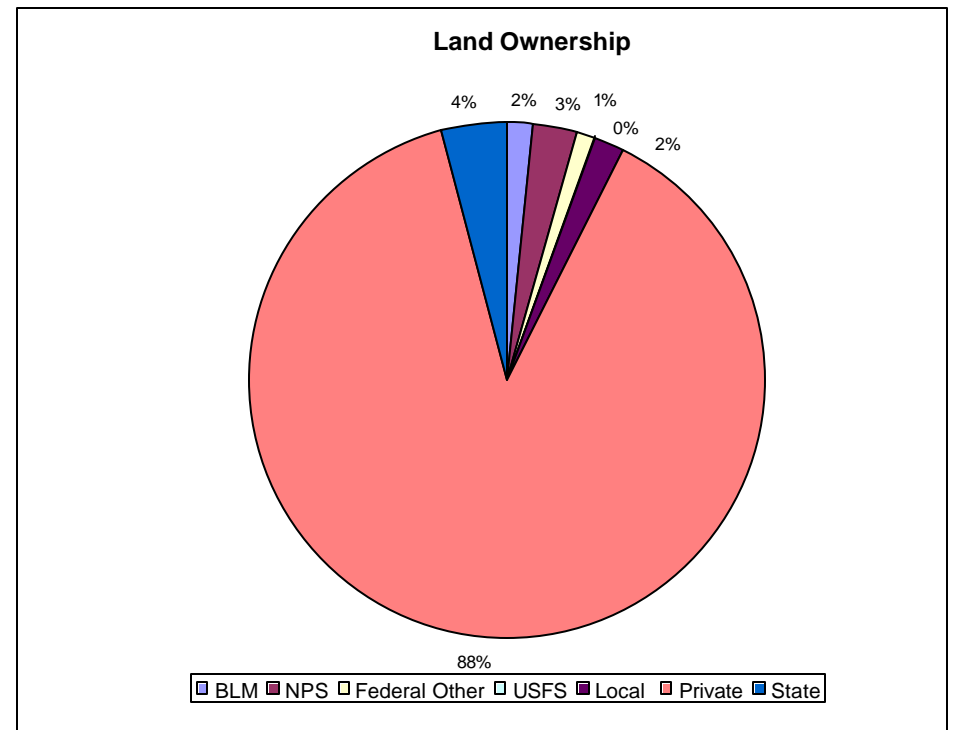

Habitat Types and Land Ownership Bay Area / Delta Bioregion

Habitat Type	BLM	NPS	Federal Other	USFS	Local	Private	State	Total Acres
Conifer	1,000	20,000	0	0	13,000	270,000	21,000	325,000
Desert	0	19,000	14,000	0	20,000	968,000	25,000	1,046,000
Grassland	7,000	35,000	1,000	0	6,000	287,000	30,000	366,000
Shrub	48,000	5,000	22,000	0	23,000	1,243,000	50,000	1,391,000
Woodland	0	0	0	0	0	0	0	0
Total Acres	56,000	79,000	37,000	0	62,000	2,768,000	126,000	3,128,000

BLM – Bureau of Land Management, NPS – National Park Service, USFS – US Forest Service
 Figures are rounded to nearest 1000. Does not include Urban, Agriculture, Water
 Based on CA GAP Vegetation and Teal Data Center Ownership